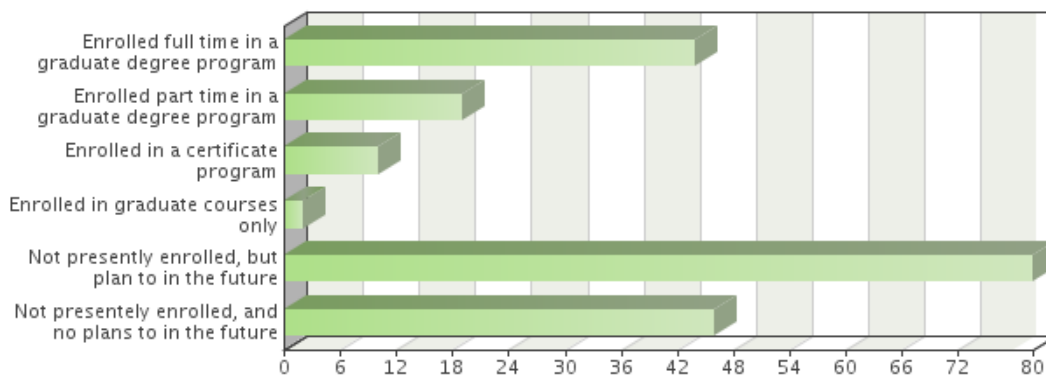

Frequency table

Question 9

At present, what is your current educational status?