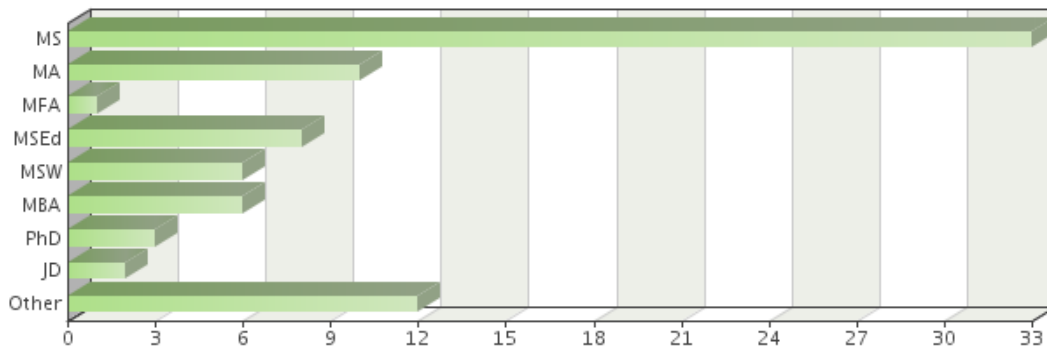

Choices	Absolute frequency	Relative frequency	Adjusted relative frequency
Enrolled full time in a graduate degree program	44	21.46%	21.89%
Enrolled part time in a graduate degree program	19	9.27%	9.45%
Enrolled in a certificate program	10	4.88%	4.98%
Enrolled in graduate courses only	2	0.98%	1%
Not presently enrolled, but plan to in the future	80	39.02%	39.8%
Not presently enrolled, and no plans to in the future	46	22.44%	22.89%
Not answered:	4	0%	-
Sum:	205	100%	100%

Total answered: 201

Question 10

Answer only if you are currently attending graduate school. What is the name of the institution you are attending and what is your major field of study?

Question 11

Answer only if you are currently attending graduate school. Which degree are you seeking?

Frequency table

Choices	Absolute frequency	Relative frequency	Adjusted relative frequency
MS	33	40.74%	41.77%
MA	10	12.35%	12.66%
MFA	1	1.23%	1.27%
MEd	8	9.88%	10.13%
MSW	6	7.41%	7.59%
MBA	6	7.41%	7.59%
PhD	3	3.7%	3.8%
JD	2	2.47%	2.53%
Other	12	14.81%	15.19%
Sum:	81	100%	100%

Total answered: 79