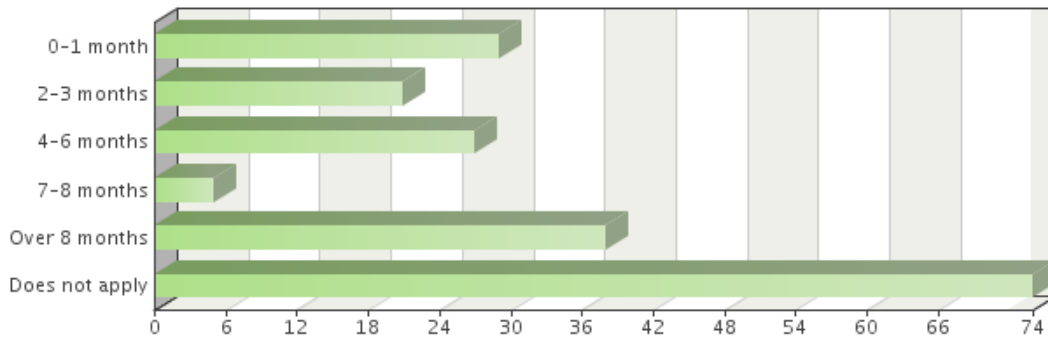

Frequency table

Choices	Absolute frequency	Relative frequency	Adjusted relative frequency
0-1 month	29	14.15%	14.95%
2-3 months	21	10.24%	10.82%
4-6 months	27	13.17%	13.92%
7-8 months	5	2.44%	2.58%
Over 8 months	38	18.54%	19.59%
Does not apply	74	36.1%	38.14%
Not answered:	11	0%	-
Sum:	205	100%	100%

Total answered: 194