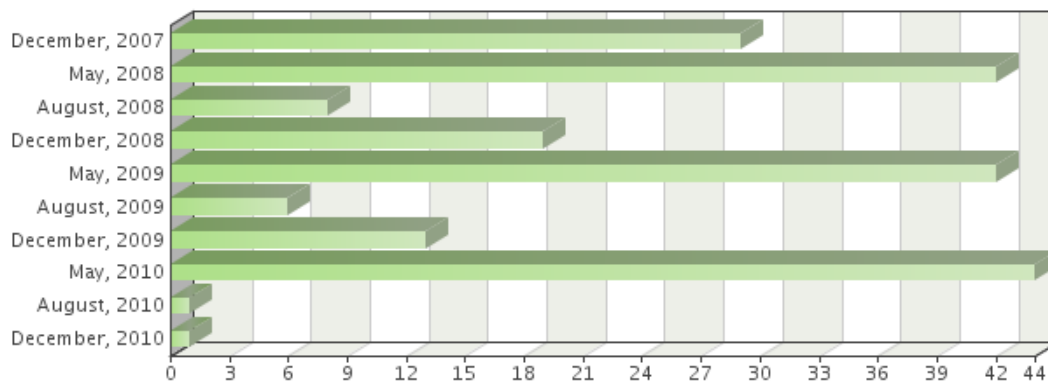

Question 1

What was your major at Buffalo State College?

ERROR: Infinite table loop

Frequency table

Items	Absolute frequency	Relative frequency	Adjusted relative frequency
Anthropology	3	1.46%	1.46%
Art	2	0.98%	0.98%
Art History	2	0.98%	0.98%
Arts & Letters	3	1.46%	1.46%
Biology	3	1.46%	1.46%
Business Administration	15	7.32%	7.32%
Chemistry	1	0.49%	0.49%
Communications	8	3.9%	3.9%
Computer Information Systems	17	8.29%	8.29%
Criminal Justice	18	8.78%	8.78%
Design	1	0.49%	0.49%
Dietetics	2	0.98%	0.98%
Earth Sciences	4	1.95%	1.95%
Economics	5	2.44%	2.44%
Electrical Engineering Technology	2	0.98%	0.98%
English	11	5.37%	5.37%
Fashion Technology	6	2.93%	2.93%
Forensic Chemistry	2	0.98%	0.98%
Geography	1	0.49%	0.49%
Geology	1	0.49%	0.49%
Health & Wellness	8	3.9%	3.9%
History	11	5.37%	5.37%
Hospitality Administration	7	3.41%	3.41%
Individualized Studies	7	3.41%	3.41%
Industrial Technology	4	1.95%	1.95%
Interior Design	3	1.46%	1.46%
Journalism	4	1.95%	1.95%
Mathematics	2	0.98%	0.98%
Mechanical Engineering Technology	1	0.49%	0.49%
Media Production	3	1.46%	1.46%
Music	1	0.49%	0.49%
Painting	1	0.49%	0.49%
Philosophy	2	0.98%	0.98%
Political Science	3	1.46%	1.46%
Psychology	6	2.93%	2.93%
Public Communication	3	1.46%	1.46%
Social Work	12	5.85%	5.85%
Sociology	11	5.37%	5.37%
Spanish	2	0.98%	0.98%
Speech & Language Pathology	5	2.44%	2.44%
Theater	1	0.49%	0.49%
Urban Planning	1	0.49%	0.49%
Not answered:	0	0%	-
Sum:	205	100%	100%

Total answered: 205

Question 2

When did you graduate from Buffalo State College?

Frequency table

Items	Absolute frequency	Relative frequency	Adjusted relative frequency
December, 2007	29	14.15%	14.15%
May, 2008	42	20.49%	20.49%
August, 2008	8	3.9%	3.9%
December, 2008	19	9.27%	9.27%
May, 2009	42	20.49%	20.49%
August, 2009	6	2.93%	2.93%
December, 2009	13	6.34%	6.34%
May, 2010	44	21.46%	21.46%
August, 2010	1	0.49%	0.49%
December, 2010	1	0.49%	0.49%
Not answered:	0	0%	-
Sum:	205	100%	100%