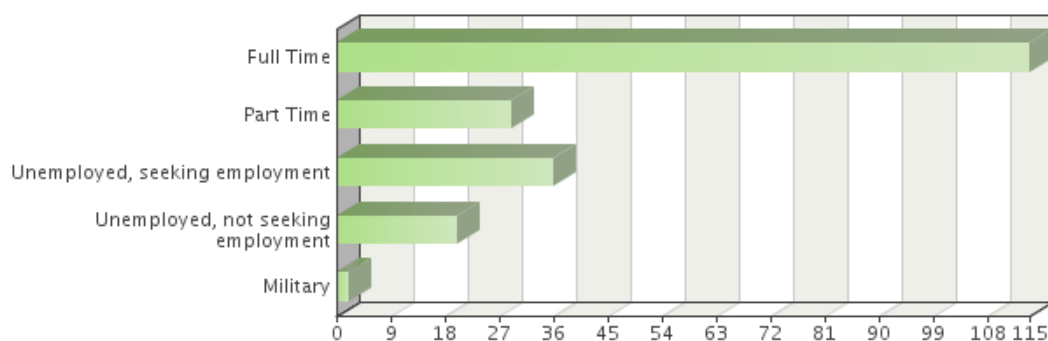

Total answered: 205

Question 2

When did you graduate from Buffalo State College?

Frequency table

Items	Absolute frequency	Relative frequency	Adjusted relative frequency
December, 2007	29	14.15%	14.15%
May, 2008	42	20.49%	20.49%
August, 2008	8	3.9%	3.9%
December, 2008	19	9.27%	9.27%
May, 2009	42	20.49%	20.49%
August, 2009	6	2.93%	2.93%
December, 2009	13	6.34%	6.34%
May, 2010	44	21.46%	21.46%
August, 2010	1	0.49%	0.49%
December, 2010	1	0.49%	0.49%
Not answered:	0	0%	-
Sum:	205	100%	100%

Total answered: 205

Question 3

What is your current employment status?

Frequency table

Choices	Absolute frequency	Relative frequency	Adjusted relative frequency
Full Time	115	56.93%	56.93%
Part Time	29	14.36%	14.36%
Unemployed, seeking employment	36	17.82%	17.82%
Unemployed, not seeking employment	20	9.9%	9.9%
Military	2	0.99%	0.99%
Sum:	202	100%	100%